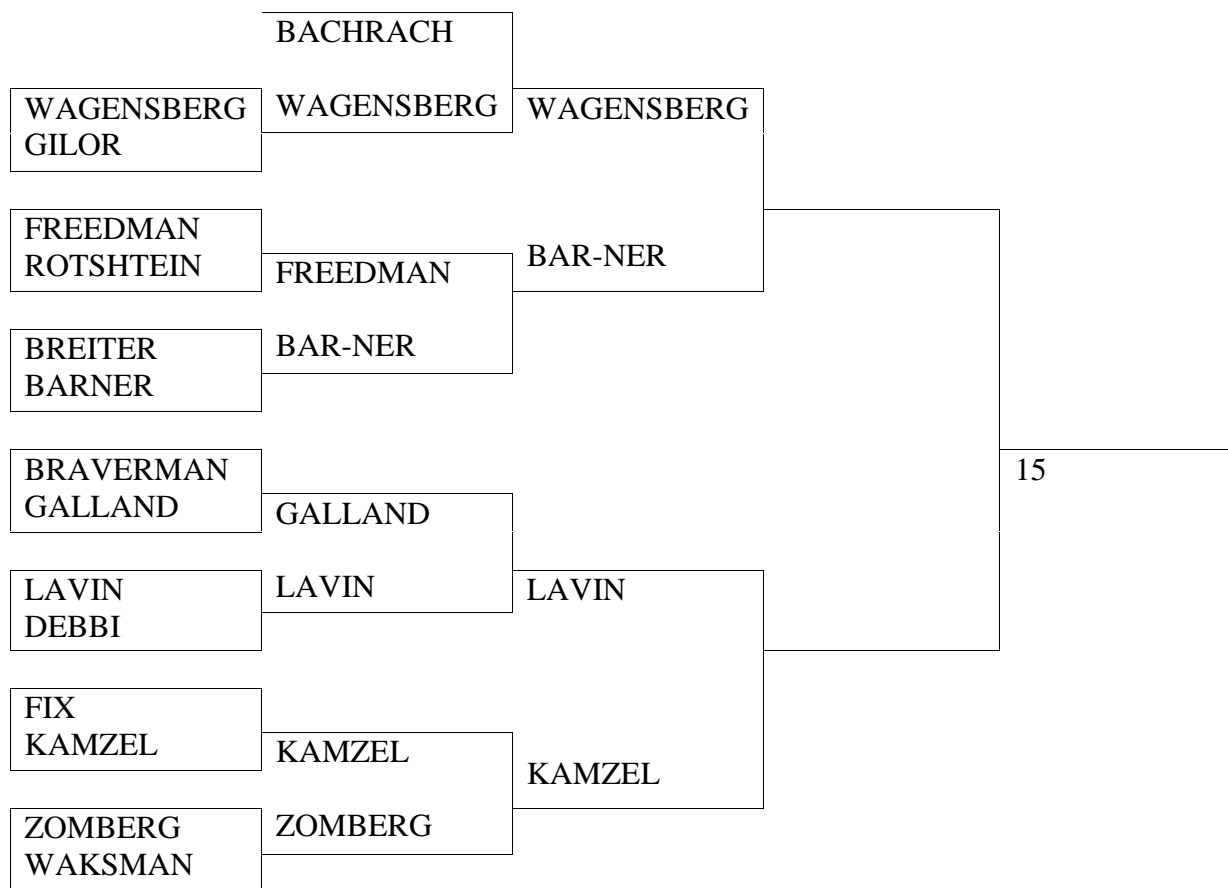

NORTHERN PAIRS – 2016 – LADIES DRAW

DATE	TIME	GAMES	VENUE
26.3.16	9:30	2 - 8	RAMAT GAN
2.4.16	9:30	9 - 12	RAMAT GAN
9.4.16	9:30	13 - 14	HAIFA
	13:00	FINAL	HAIFA

	2 - 8	9:30	26.3.16
	9 - 12	9:30	2.4.16
	13 - 14	9:30	9.4.16
		13:00	